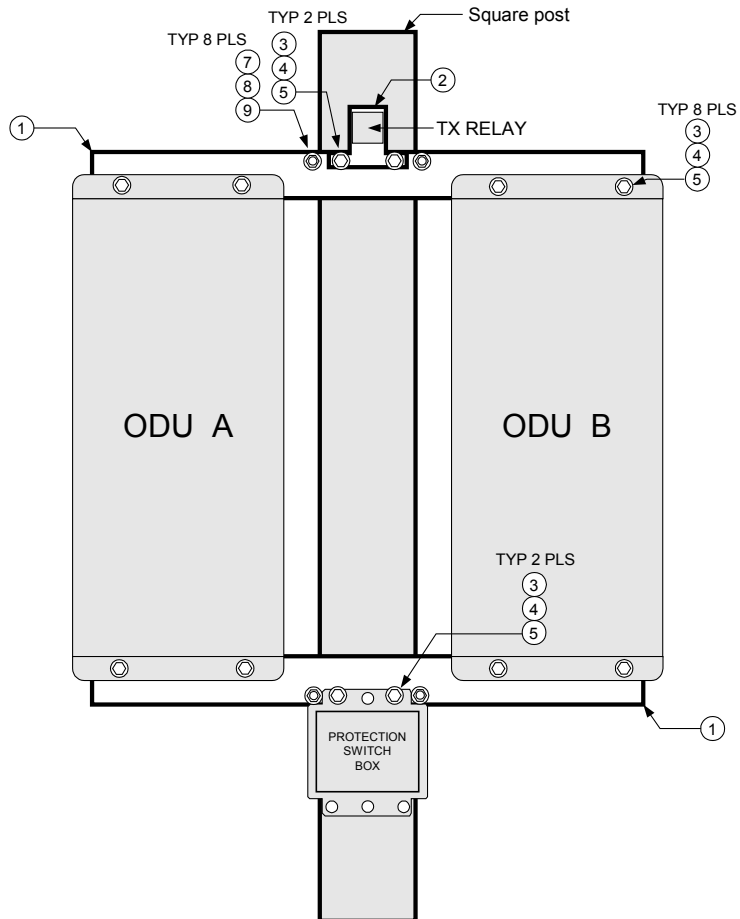

**Redundant Square Post Mounting Kit
Parts List
12126**

ITEM	Description	QTY
1	Long Bar	2
2	Relay Plate	1
3	Bolt, 3/8 x 1, SS	12
4	Washer, split, 3/8, SS	12
5	Washer, flat, 3/8, SS	12
6	Bolt, 1/2 x 15in, SS	4
7	Nut, 1/2, SS	8
8	Washer, flat, 1/2, SS	8
9	Washer, split, 1/2, SS	8
10	Guide	2
11	Short Bar	2

NOTE: RELAY MOUNTING HARDWARE IS INCLUDED WITH THE PROTECTION SWITCH SYSTEM

NOTE: DRAWING NOT TO SCALE

ANACOM INC. 3000 Tasman Dr., Santa Clara, CA 95054			
Title ASSEMBLY DRAWING, REDUNDANT MOUNTING KIT FOR SQUARE POST			
Size B	Document Number 31648	Rev 1	
Date: 6 MAR 2006	Sheet 1 of 2		