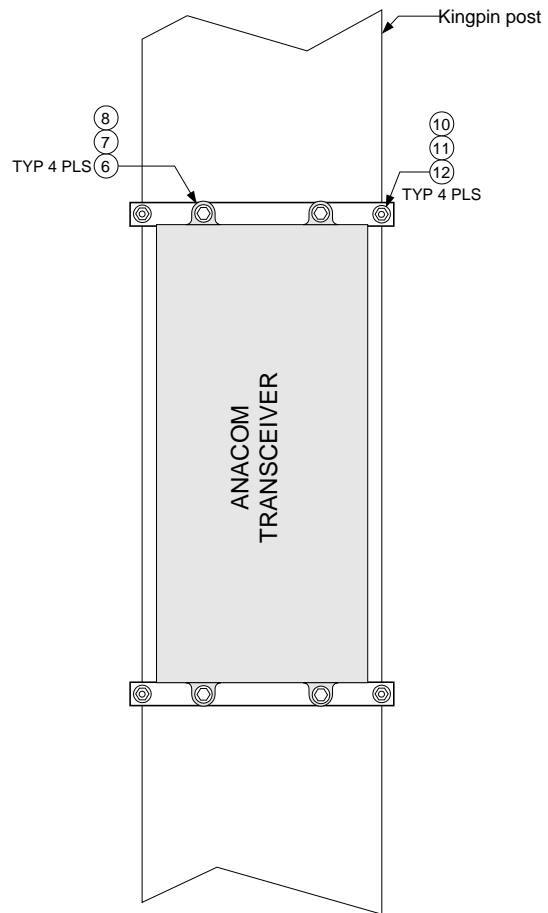

**Kingpost Mounting Kit Parts List**  
12123-xxx

ITEM	Description	QTY
1	Inner Channel, 31991	2
2	Outer Channel, 31992	2
3	Threaded 3/8 rod, SS, 12 in long	4
4	Tube, 8 in x 0.7in dia SS	4
5	U Bolt	2
6	Washer, flat, 3/8, SS	8
7	Washer, split, 3/8, SS	4
8	Nut, 3/8, SS	4
9	Guide	2
10	Washer, flat, 5/16, SS	4
11	Washer, split, 5/16, SS	4
12	Nut, 5/16-18, SS	4

NOTE: DO NOT SCALE

<b>ANACOM INC.</b>		
3000 TASMAN, SANTA CLARA, CA 95054		
Title ASSEMBLY DRAWING.		
SINGLE MOUNTING KIT FOR KINGPOST		
Size <b>B</b>	Document Number 31624	Rev 4
Date: 17 FEB 2006	Sheet 1 of 2	

<b>ANACOM INC.</b> 3000 TASMAN, SANTA CLARA, CA 95054		
Title	ASSEMBLY DRAWING, SINGLE MOUNTING KIT FOR KINGPOST	
Size	Document Number	Rev
<b>B</b>	31624	4
Date:	17 FEB 2006	Sheet 2 of 2