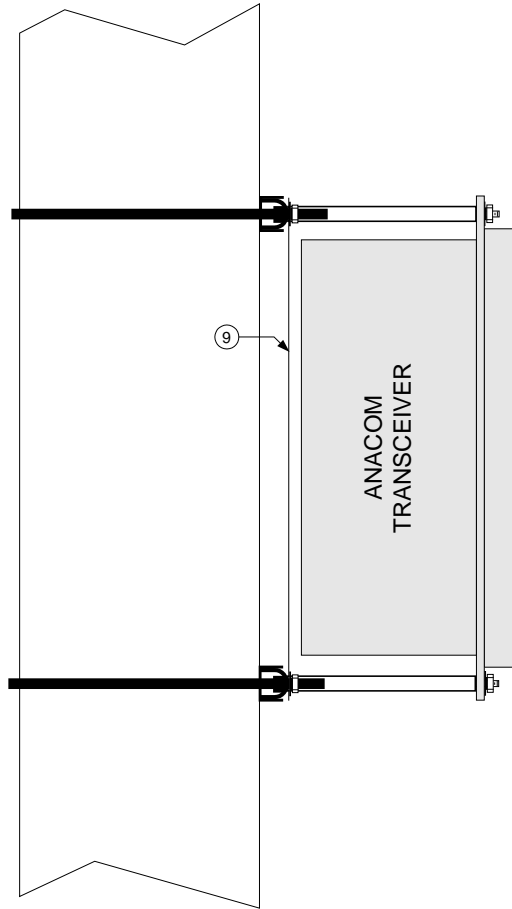

**Kingpost Mounting Kit Parts List**  
12123-xxx

ITEM	Description	QTY
1	Inner Channel, 31991	2
2	Outer Channel, 31992	2
3	Threaded 3/8 rod, SS, 12 in long	4
4	Tube, 8 in x 0.7in dia SS	4
5	U Bolt	2
6	Washer, flat, 3/8, SS	8
7	Washer, split, 3/8, SS	4
8	Nut, 3/8, SS	4
9	Guide	2
10	Washer, flat, 5/16, SS	4
11	Washer, split, 5/16, SS	4
12	Nut, 5/16-18, SS	4

NOTE: DO NOT SCALE

<b>ANACOM INC.</b>		
3000 TASMAN, SANTA CLARA, CA 95054		
Title ASSEMBLY DRAWING.		
SINGLE MOUNTING KIT FOR KINGPOST		
Size <b>B</b>	Document Number 31624	Rev 4
Date: 17 FEB 2006	Sheet 1 of 2	

<b>ANACOM INC.</b> 3000 TASMAN, SANTA CLARA, CA 95054		
Title	ASSEMBLY DRAWING, SINGLE MOUNTING KIT FOR KINGPOST	
Size	Document Number	Rev
<b>B</b>	31624	4
Date:	17 FEB 2006	Sheet 2 of 2