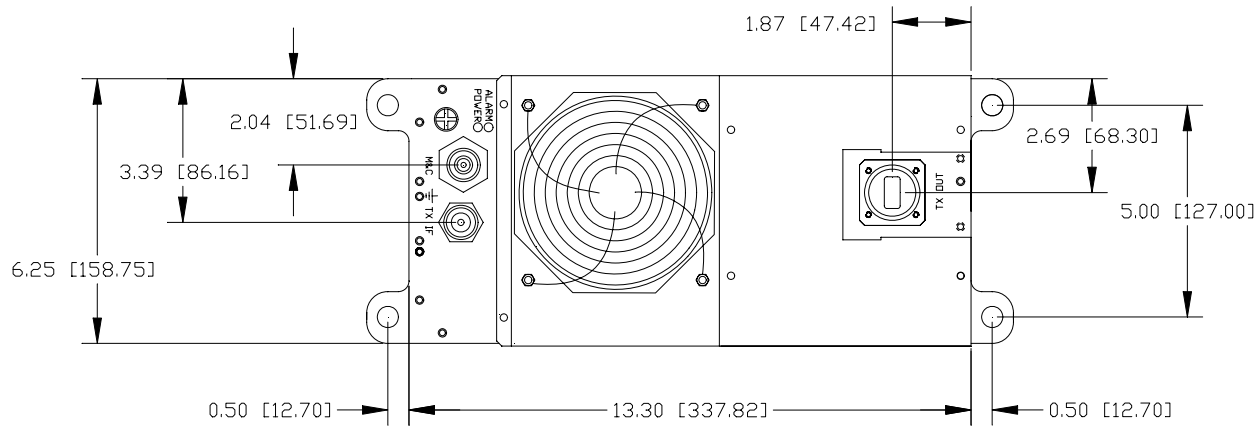

REV	BY	DESCRIPTION	DATE	APPROVED
1	ZHU	PROTOTYPE RELEASED	03/1/07	

ANACOM, INC.

OUTLINE DRAWING
8-32W Ku BABY BUC, AC/DC P.S.

SIZE	CLASS CODE	DRAWING NUMBER	REV
D		32862	02

SCALE: NONE FILE No. 32862021 SHEET 1 OF 1